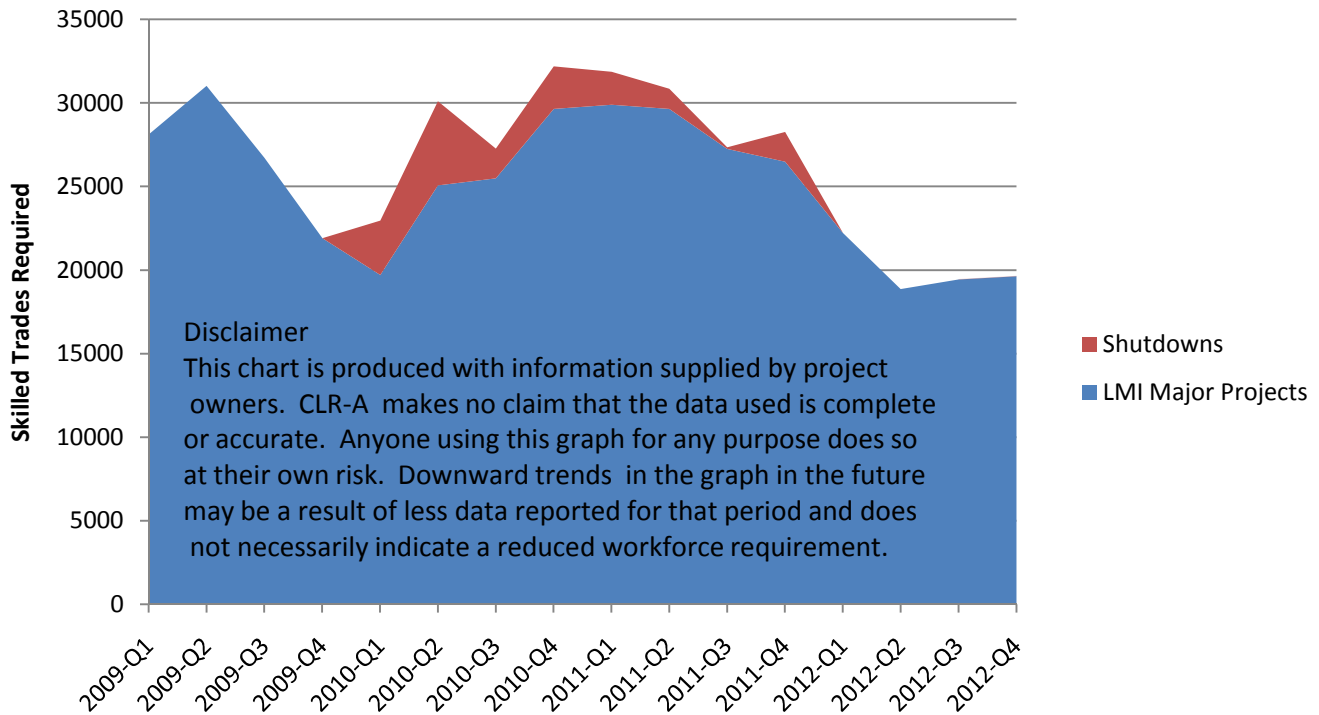

Major Project & Shutdown Manpower Alberta (2009 - 2012)

"This graph has been produced with data input into the Construction Sector Council / Construction Owners Association of Alberta LMI web site as of February 10, 2010."